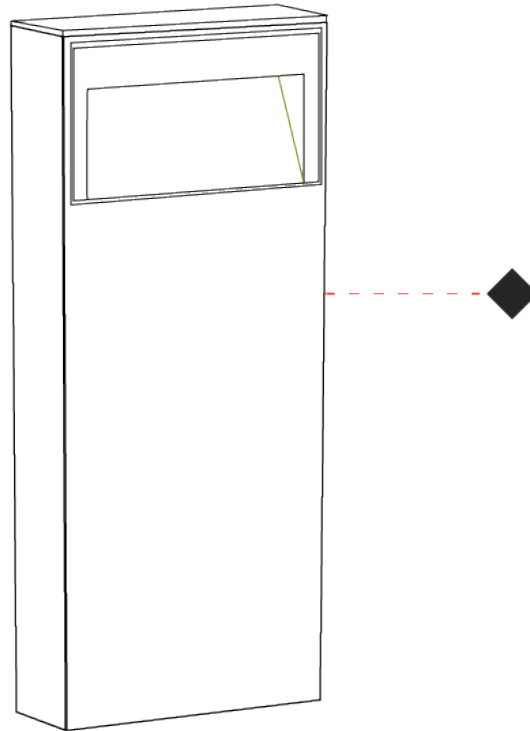

TEAM BOLLARD POST

E9B227-

PROJECT

TYPE

SPECIFIER

QUANTITY

DATE

E