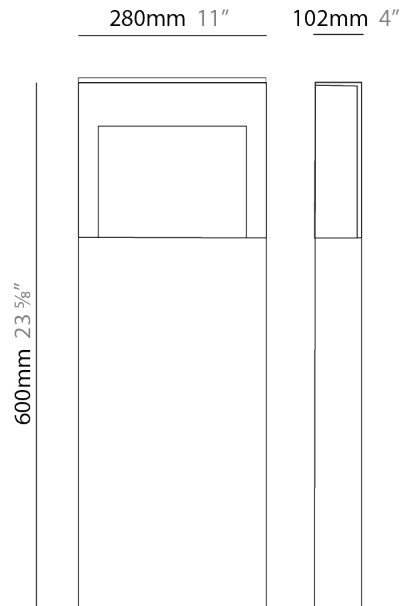

TEAM BOLLARD POST

E9B227- _____
base number   Color   Finish
                         Temperature   Options

1. To build a product code in our configurator select the specify button on the base model # product page
2. To build a manual product code on this datasheet choose from the options listed below in blue font and add the suffix to the base model #

GENERAL

Series: Team
Subseries: Team Bollard
Brand: Platek
Division: Exterior
Mounting Type: Post
Mounting Location: Above Ground
Subcategory: Bollard

PHYSICAL

Shape: Rectangle
Length (mm): 280
Length (in): 11
Width (mm): 102
Width (in): 4
Height (mm): 600
Height (in): 23 5/8
Light Distribution: Direct
Weight (kg): 4.5
Weight (lbs): 9.92
Screws: A4 stainless steel
Diffuser: Transparent Methacrylate
Fixture Finish: [BLK / WHI / GRY / COR / ANT / BRZ](#)
Fixture Material: Extruded Aluminum

ELECTRICAL

Lamp Type: LED
Input Wattage (W): 35
Total Output Wattage (W): 29
Dimming: Non-Dimmable / 0-10V Dimming
Driver Included: No
Driver Location: Remote
Driver Type: Constant Voltage – Universal
Driver Class: Class 2
Input Voltage (V): 120 - 277
Output Voltage (V): 24
Constant Voltage (V): 24

LED

Color Temperature (°K): [2700 / 3000 / 4000](#)
Max. Delivered Lumen (lm): 1780 / 1850
Nominal Lumen (lm): 3200 / 3328
CRI: >80 CRI
Lamp Life (hrs): 60000

OPTICAL

Optic°: 2 Openings

RATINGS AND CERTIFICATIONS

Certified By: Certified for North American Standards
IP rating: IP68
IK Rating: IK08
Bug Rating: B1 U0 G1