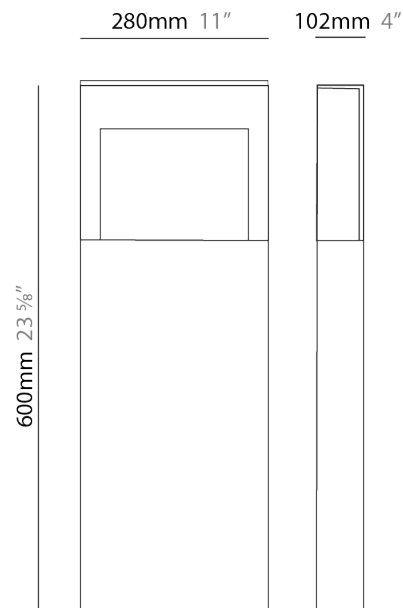

1. To build a product code in our configurator select the specify button on the base model # product page
2. To build a manual product code on this datasheet choose from the options listed below in blue font and add the suffix to the base model #

GENERAL

Series: Team
Subseries: Team Bollard
Brand: Platek
Division: Exterior
Mounting Type: Post
Mounting Location: Above Ground
Subcategory: Bollard

PHYSICAL

Shape: Rectangle
Length (mm): 280
Length (in): 11
Width (mm): 102
Width (in): 4
Height (mm): 600
Height (in): 23 ⁵/₈
Light Distribution: Direct
Weight (kg): 4.5
Weight (lbs): 9.92
Screws: A4 stainless steel
Diffuser: Transparent Methacrylate
Fixture Finish: [BLK / WHI / GRY / COR / ANT / BRZ](#)
Fixture Material: Extruded Aluminum

ELECTRICAL

Lamp Type: LED
Input Wattage (W): 16.5
Total Output Wattage (W): 15.8
Dimming: Non-Dimmable / 0-10V Dimming
Driver Included: No
Driver Location: Remote
Driver Type: Constant Voltage – Universal
Driver Class: Class 2
Input Voltage (V): 120 - 277
Output Voltage (V): 24
Constant Voltage (V): 24
Upon Request: Remote: Phase dimming 120Vac / Integral: Non-Dimming

LED

Color Temperature (°K): [2700 / 3000 / 4000](#)
Max. Delivered Lumen (lm): 890 / 925
Nominal Lumen (lm): 1600 / 1664
CRI: >80 CRI
Lamp Life (hrs): 60000

OPTICAL

Optic°: 1 Opening

RATINGS AND CERTIFICATIONS

Certified By: Certified for North American Standards
IP rating: IP68
IK Rating: IK08
Bug Rating: B1 U0 G1