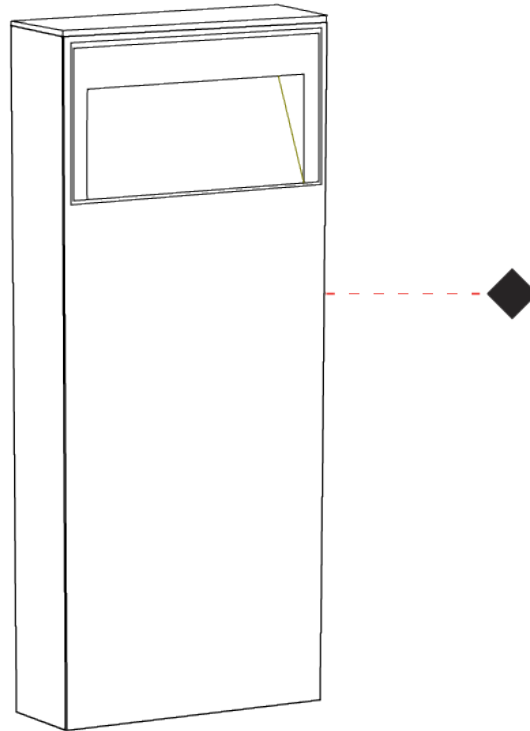

TEAM BOLLARD POST

E9B226-

PROJECT

TYPE

SPECIFIER

QUANTITY

DATE

E